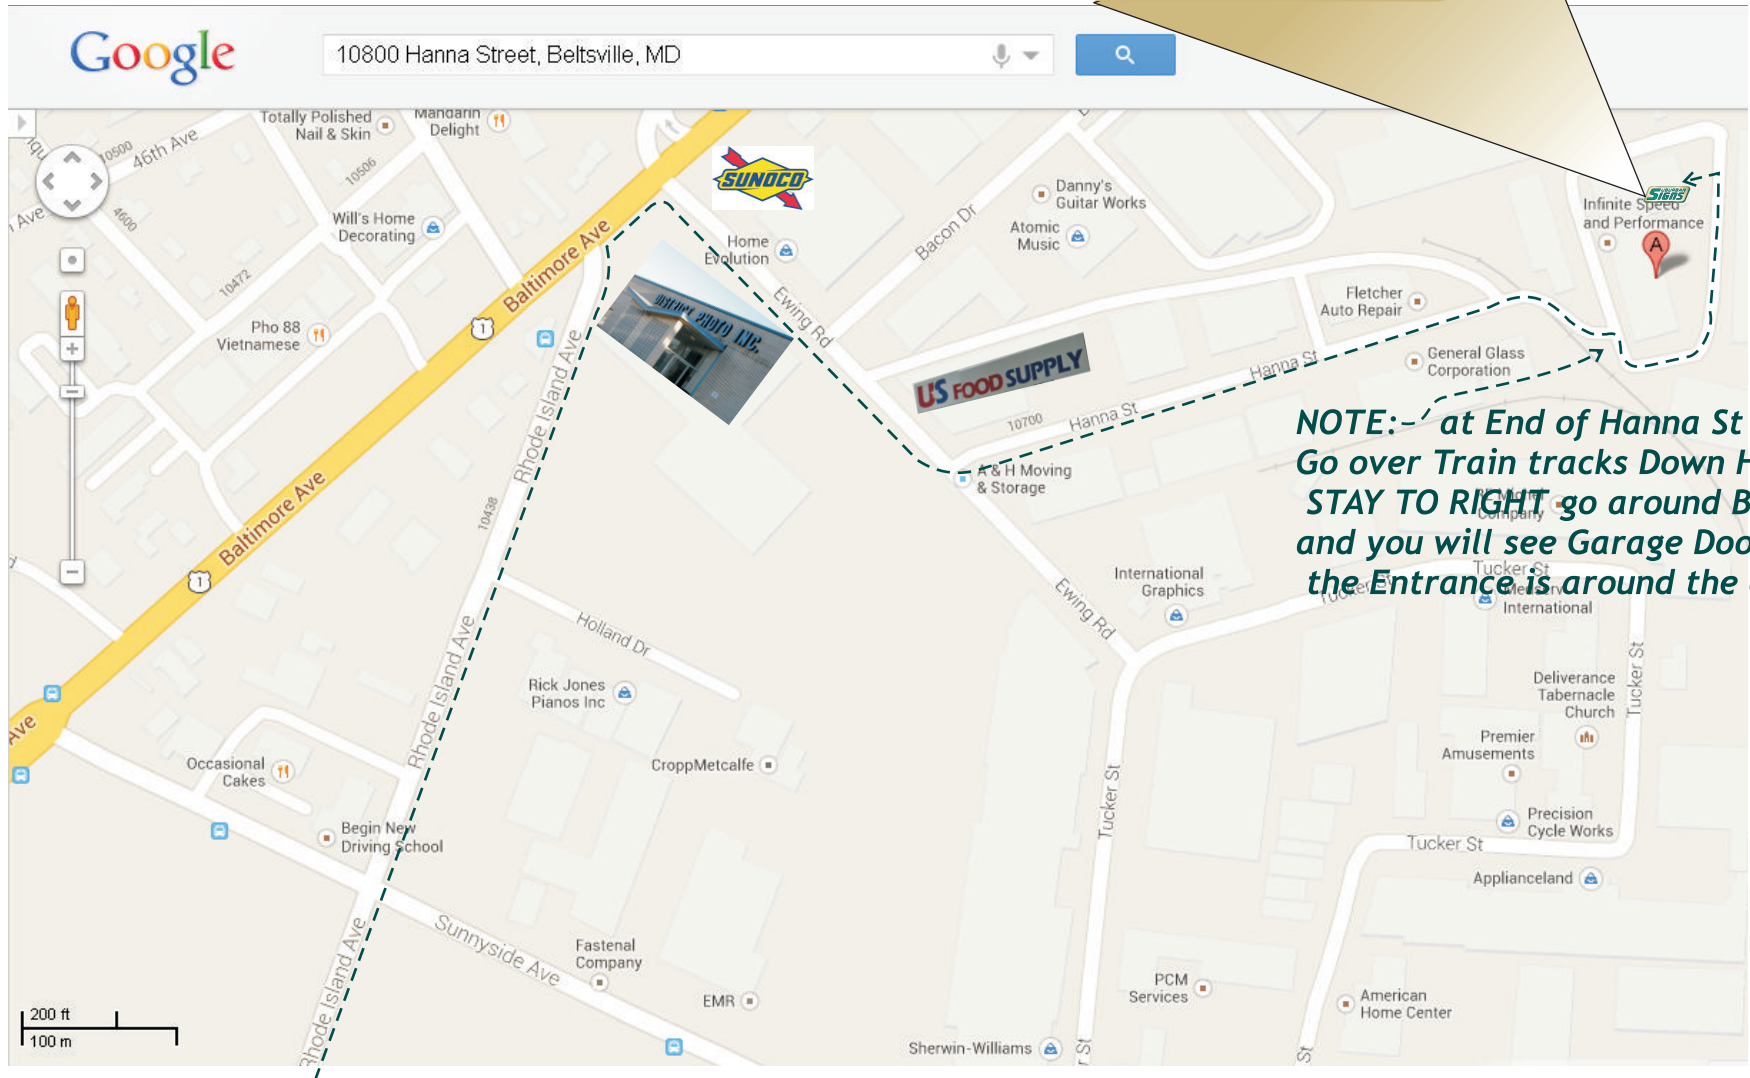

Suburban Signs Inc. P: (301) 474-5051
10800 Hanna St., Bldg B, Suite T, Beltsville, MD 20705

NOTE: at End of Hanna St
Go over Train tracks Down Hill,
STAY TO RIGHT go around Bldgs
and you will see Garage Door,
the Entrance is around the corner

Serving The Metro Washington Area Since 1949

www.SuburbanSigns.com